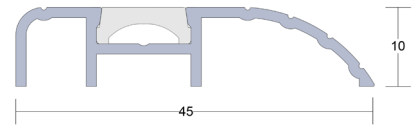

■ Standard lengths

1m and 2.1m. Other lengths to special order.

■ Fixing method

Fixing screws are supplied.

■ Finishes

Silver anodised aluminium with grey cover strip.

LAS4015 si

LAS4015 si